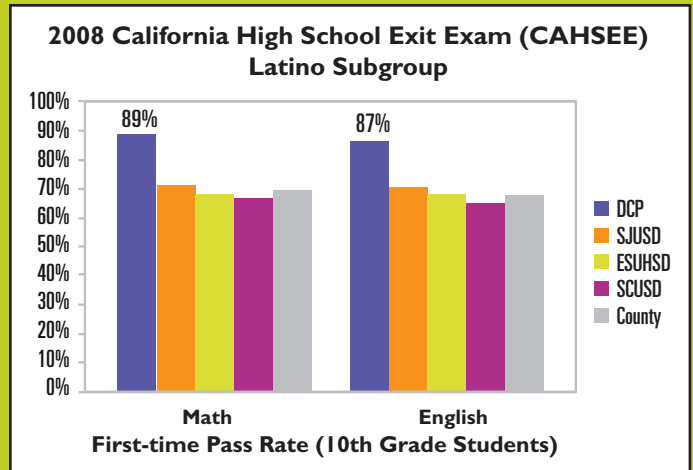

STUDENT ACHIEVEMENT

API (Academic Performance Index)	
API Score (2008)	685
State Rank (2008)	4th
Similar School Rank (2007)*	7th
CAHSEE (California High School Exit Exam)	
1st Time Pass Rate-English	88%
1st Time Pass Rate-Math	87%
AYP (Adequate Yearly Progress)	yes

*Most current data available.

DCP - Downtown College Prep