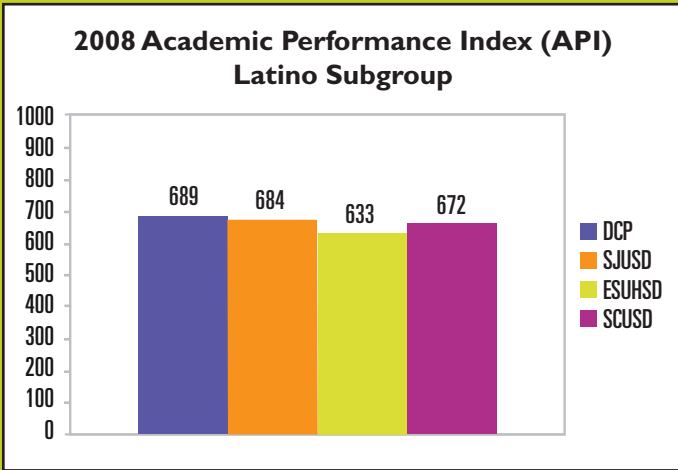

SJUSD - San Jose Unified School District

STUDENT ACHIEVEMENT

API (Academic Performance Index)	
API Score (2008)	685
State Rank (2008)	4th
Similar School Rank (2007)*	7th
CAHSEE (California High School Exit Exam)	
1st Time Pass Rate-English	88%
1st Time Pass Rate-Math	87%
AYP (Adequate Yearly Progress)	yes

*Most current data available.

DCP - Downtown College Prep