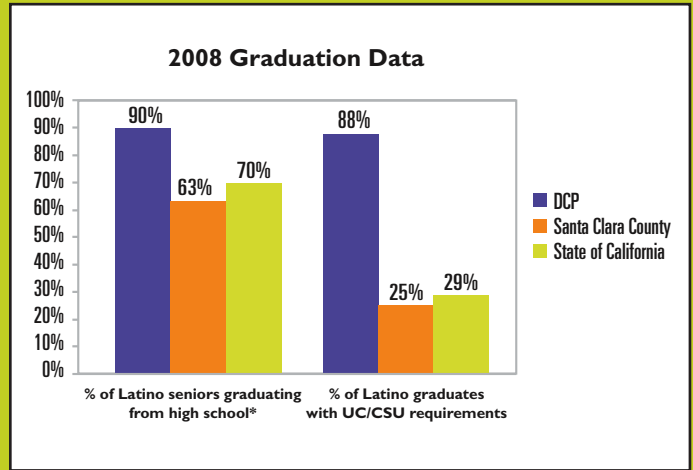

ESUHSD - East Side Union High School District

SCUSD - Santa Clara Unified School District

STUDENT ACHIEVEMENT

API (Academic Performance Index)	
API Score (2008)	685
State Rank (2008)	4th
Similar School Rank (2007)*	7th
CAHSEE (California High School Exit Exam)	
1st Time Pass Rate-English	88%
1st Time Pass Rate-Math	87%
AYP (Adequate Yearly Progress)	yes

*Most current data available.